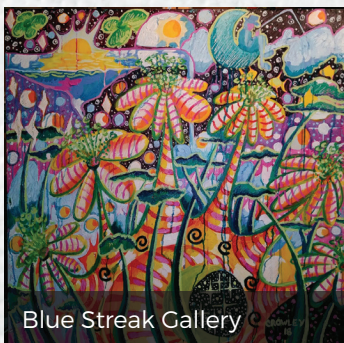

Mezzanine Gallery

Somerville Manning Gallery

The Creative Vision Factory

Blue Streak Gallery

Colourworks

3P Gallery

RIVERFRONT

The Delaware Contemporary

200 South Madison St.
656-6466 • decontemporary.org
Artist: Timmy Graham

*Margarita tastings featuring
El Jimador Tequila*

DOWNTOWN

2nd & LOMA

211 N. Market St.
2ndandloma.com
Artist: Leah Macdonald

Colourworks